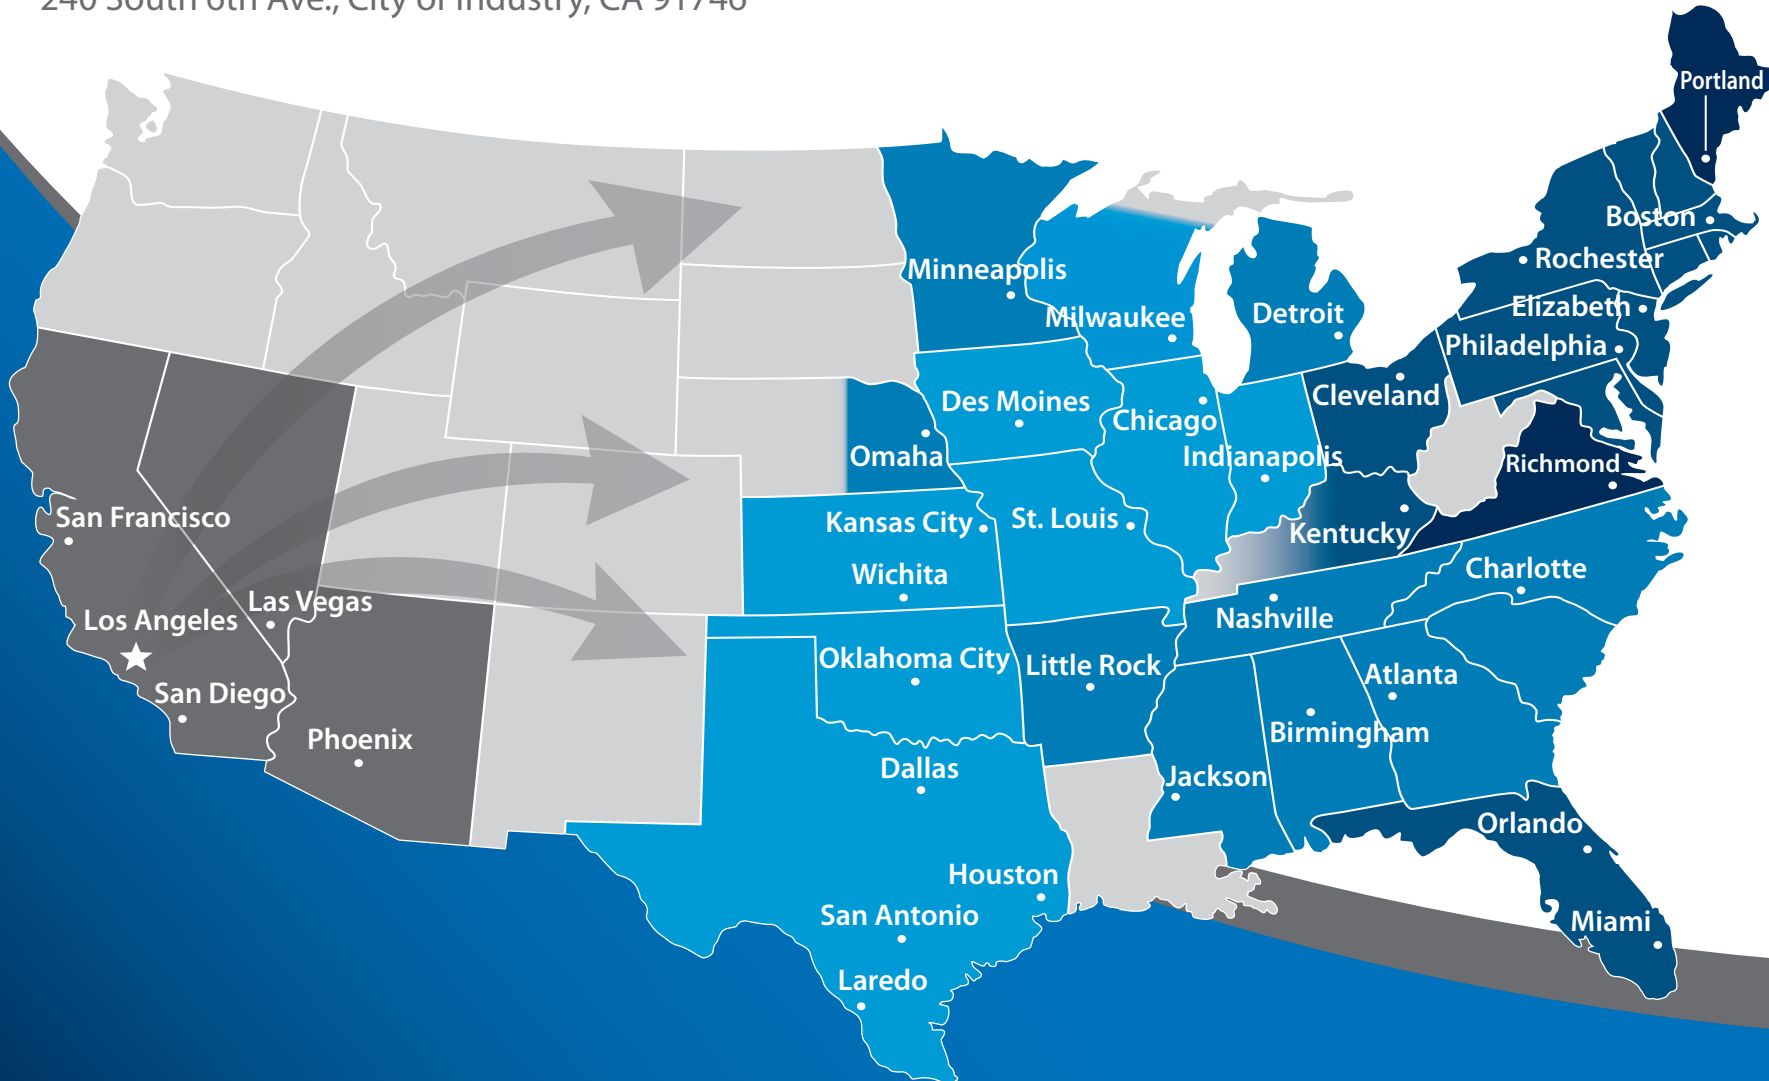

# Frontline Freight

[frontlinefreightinc.com](http://frontlinefreightinc.com) | 800.243.5422

240 South 6th Ave., City of Industry, CA 91746

4 Days

5 Days

6 Days

7 Days

Call

## For Outbound LTL Shipments Originating In Southern California

This map is intended as a visual reference tool. For additional information on delivery area and transit times, please visit [www.frontlinefreightinc.com](http://www.frontlinefreightinc.com)

This map is intended as a visual reference tool. For additional information on delivery area and transit times, please visit [www.frontlinefreightinc.com](http://www.frontlinefreightinc.com)