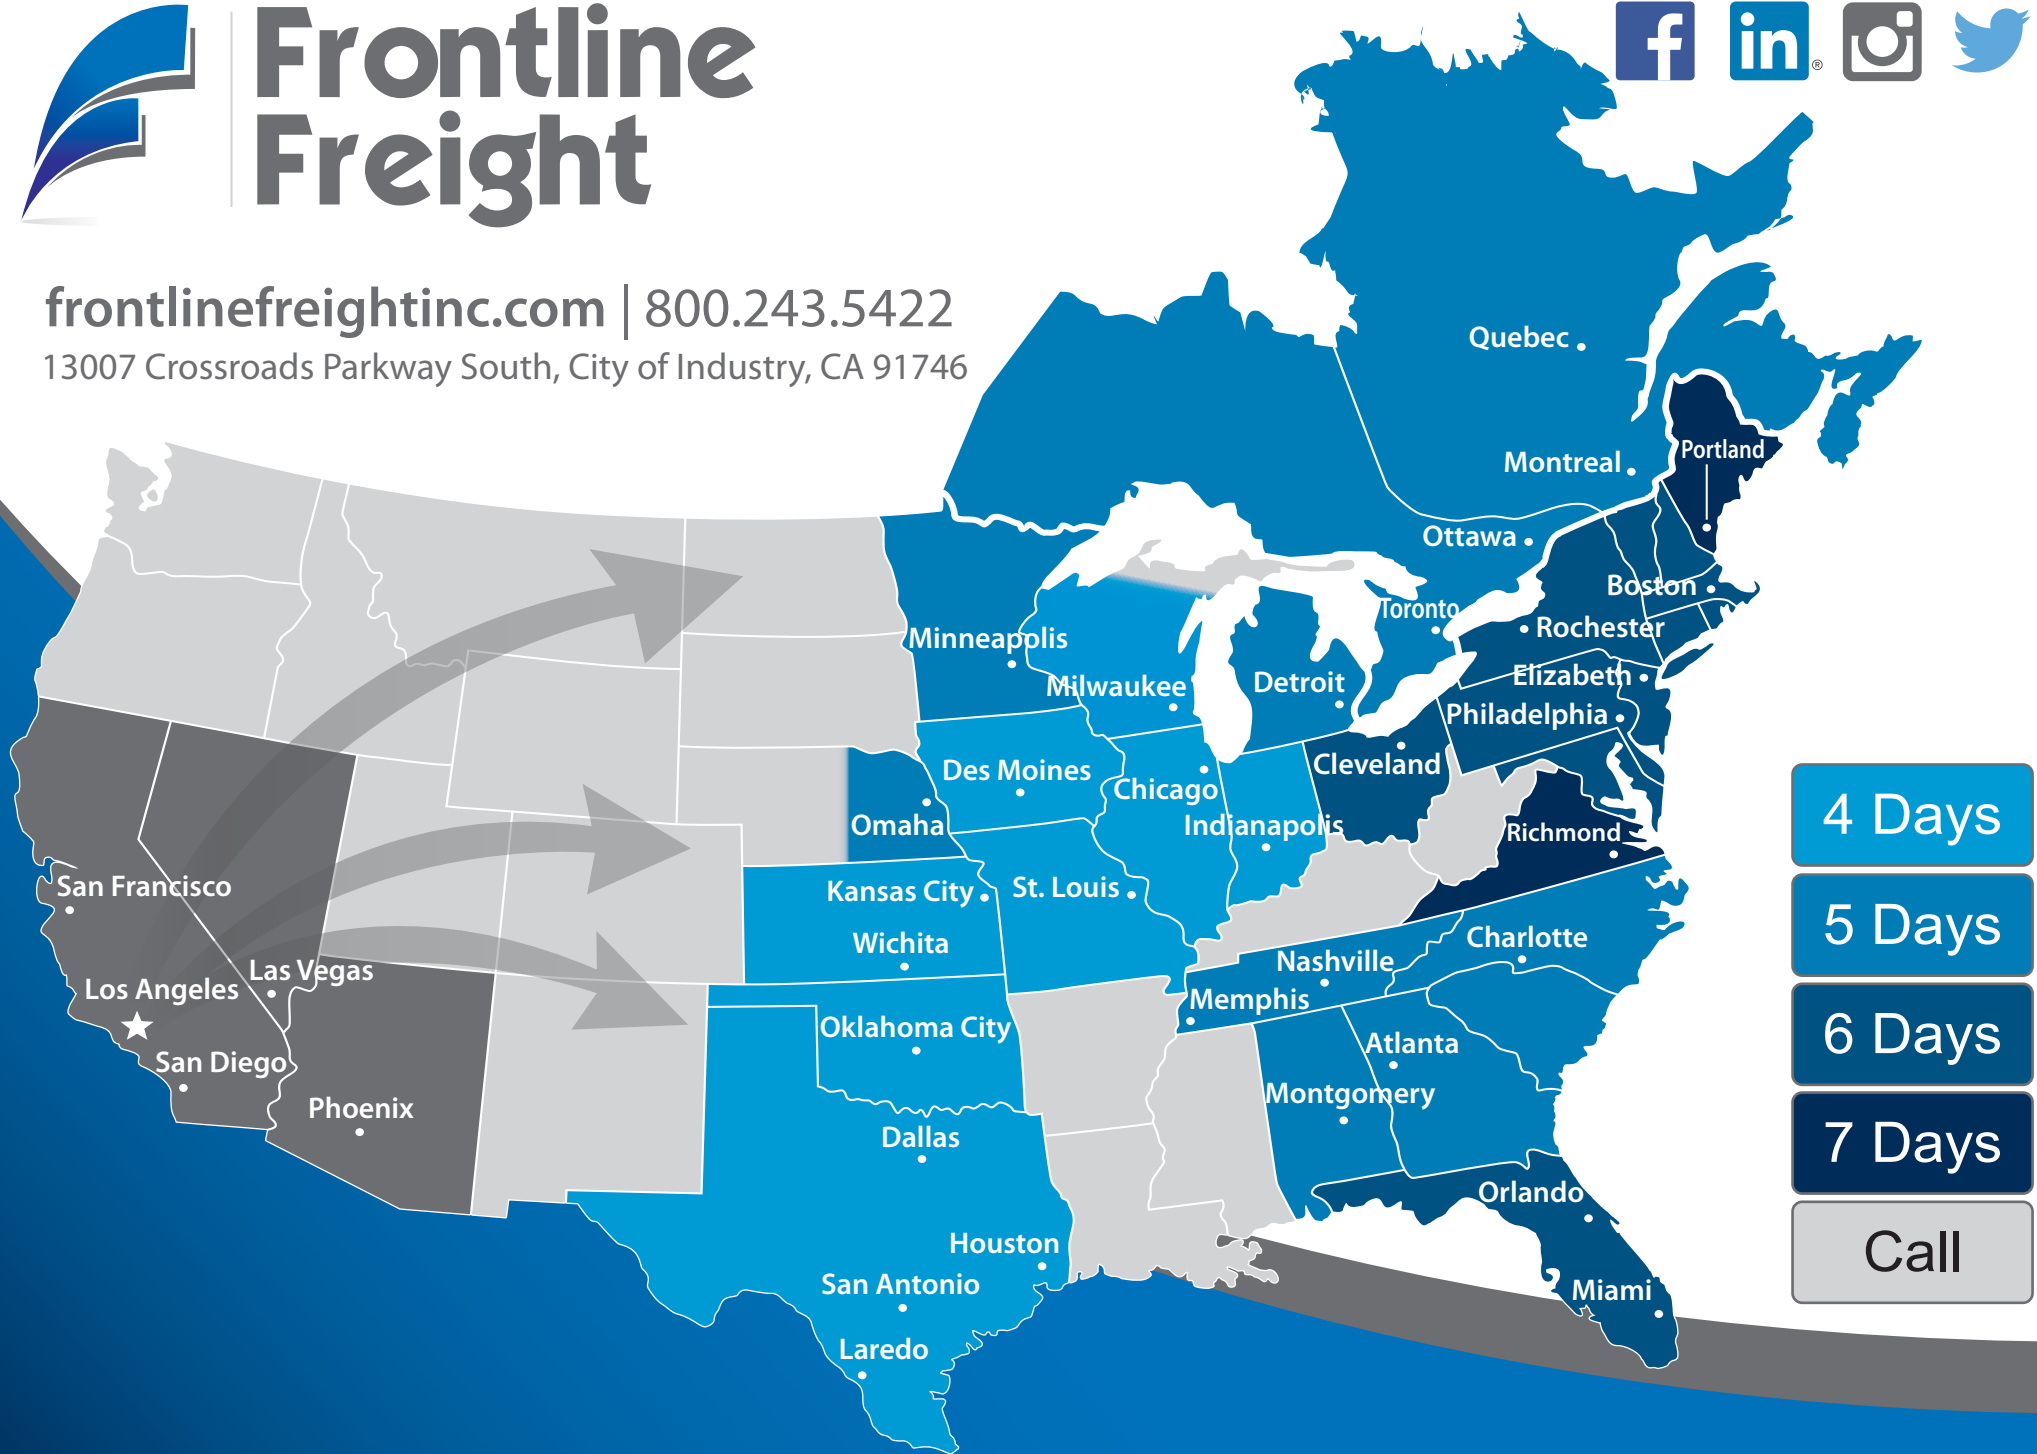

# Frontline Freight

frontlinefreightinc.com | 800.243.5422  
13007 Crossroads Parkway South, City of Industry, CA 91746

4 Days

5 Days

6 Days

7 Days

Call

## For Outbound LTL Shipments Originating In Southern California

This map is intended as a visual reference tool. For additional information on delivery area and transit times, please visit [www.frontlinefreightinc.com](http://www.frontlinefreightinc.com)

## For Inbound LTL Shipments Delivering To Southern California

This map is intended as a visual reference tool. For additional information on delivery area and transit times, please visit [www.frontlinefreightinc.com](http://www.frontlinefreightinc.com)