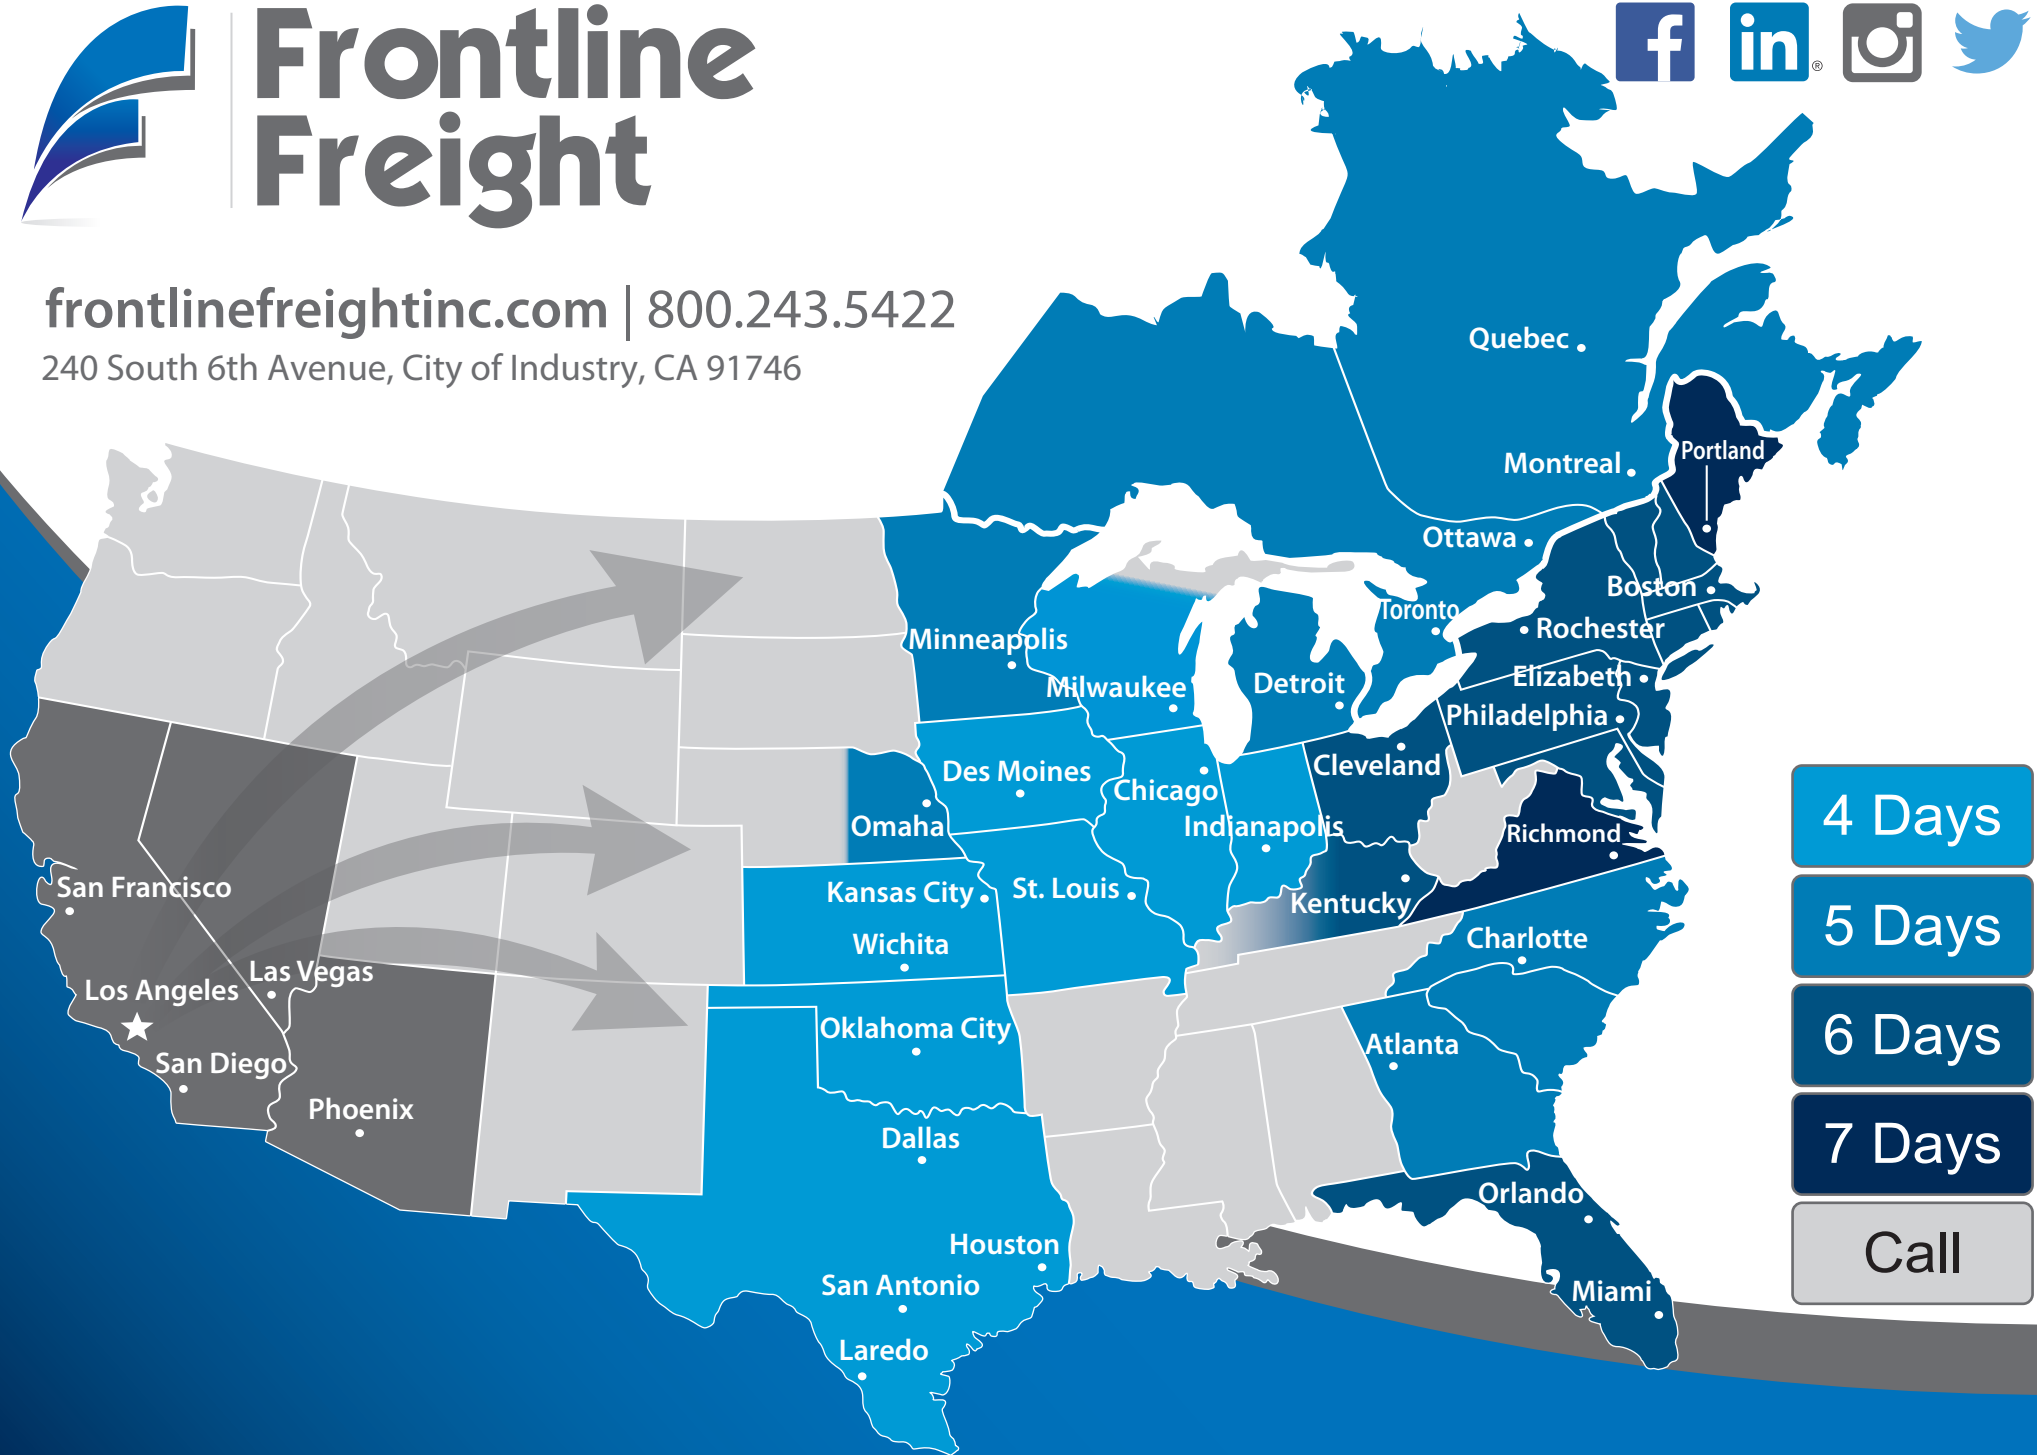

# Frontline Freight

[frontlinefreightinc.com](http://frontlinefreightinc.com) | 800.243.5422

240 South 6th Avenue, City of Industry, CA 91746

4 Days

5 Days

6 Days

7 Days

Call

## For Outbound LTL Shipments Originating In Southern California

This map is intended as a visual reference tool. For additional information on delivery area and transit times, please visit [www.frontlinefreightinc.com](http://www.frontlinefreightinc.com)

# Frontline Freight

[frontlinefreightinc.com](http://frontlinefreightinc.com) | 800.243.5422

240 South 6th Avenue, City of Industry, CA 91746

## For Inbound LTL Shipments Delivering To Southern California

This map is intended as a visual reference tool. For additional information on delivery area and transit times, please visit [www.frontlinefreightinc.com](http://www.frontlinefreightinc.com)