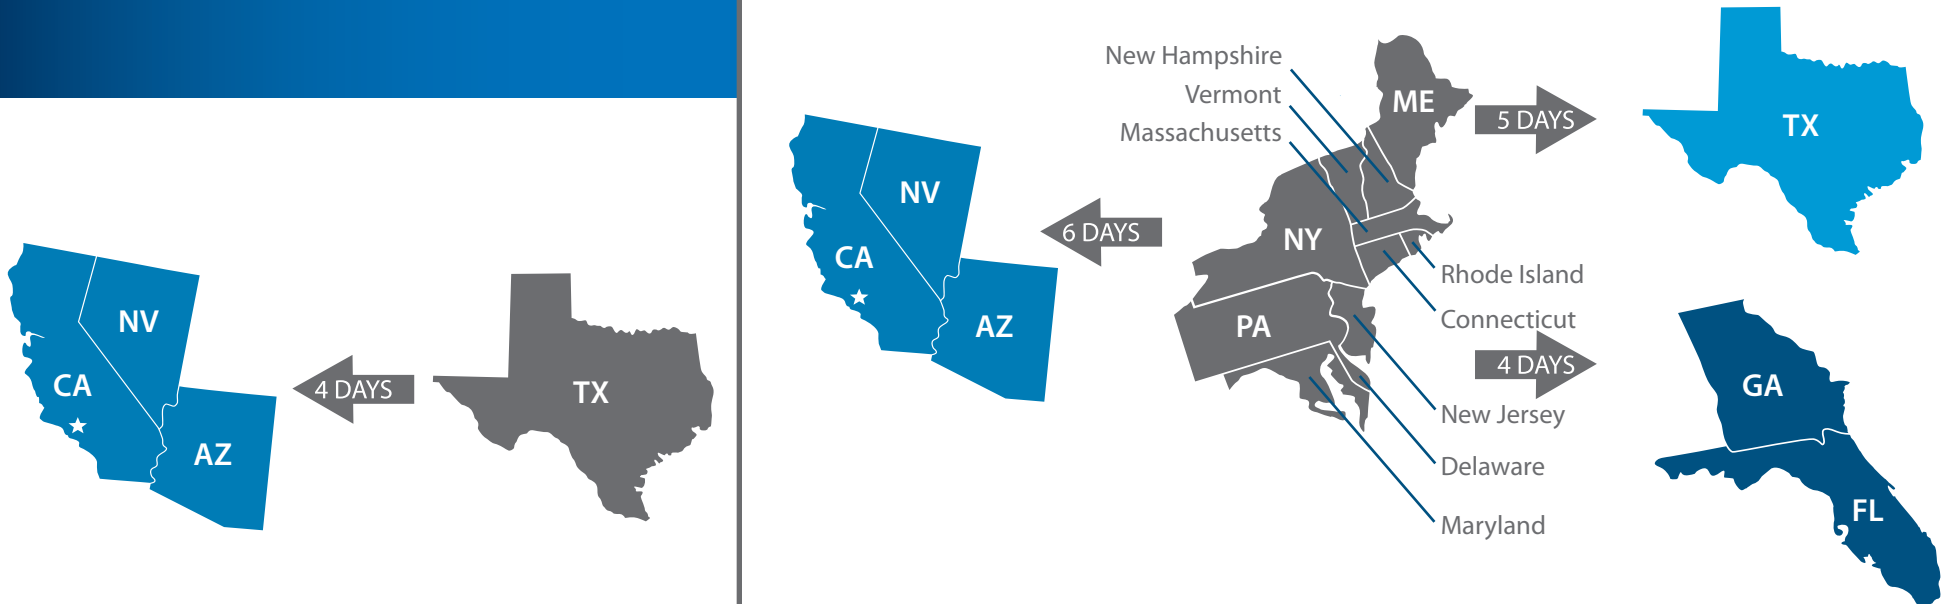

Frontline Freight

SERVICES:

- LTL 1-6 Pallets
- Up to 10,000 lbs
- Up to 12 Linear Feet
- Volume Pricing Available (over 10,000 lbs. / 12 Linear Feet)

frontlinefreightinc.com | 800.243.5422 | 240 South 6th Ave., City of Industry, CA 91746

This map is intended as a visual reference tool. For additional information on delivery area and transit times, please visit www.frontlinefreightinc.com