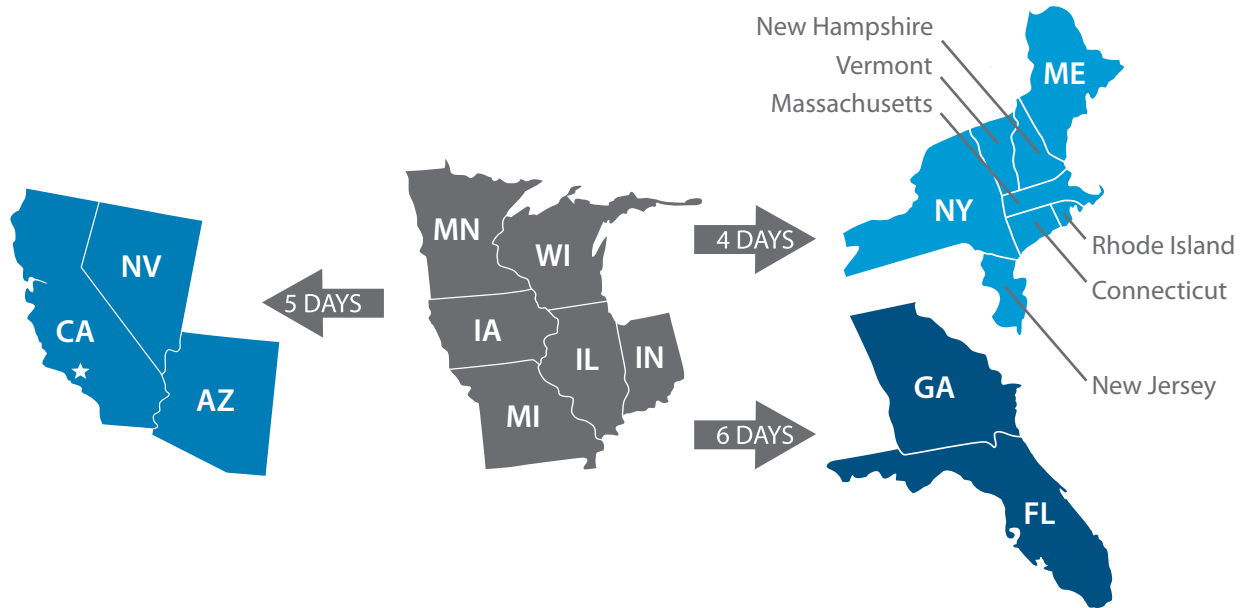

Frontline Freight

SERVICES:

- LTL 1-6 Pallets
- Up to 10,000 lbs
- Up to 12 Linear Feet
- Volume Pricing Available (over 10,000 lbs. / 12 Linear Feet)

frontlinefreightinc.com | 800.243.5422 | 240 South 6th Ave., City of Industry, CA 91746

This map is intended as a visual reference tool. For additional information on delivery area and transit times, please visit www.frontlinefreightinc.com