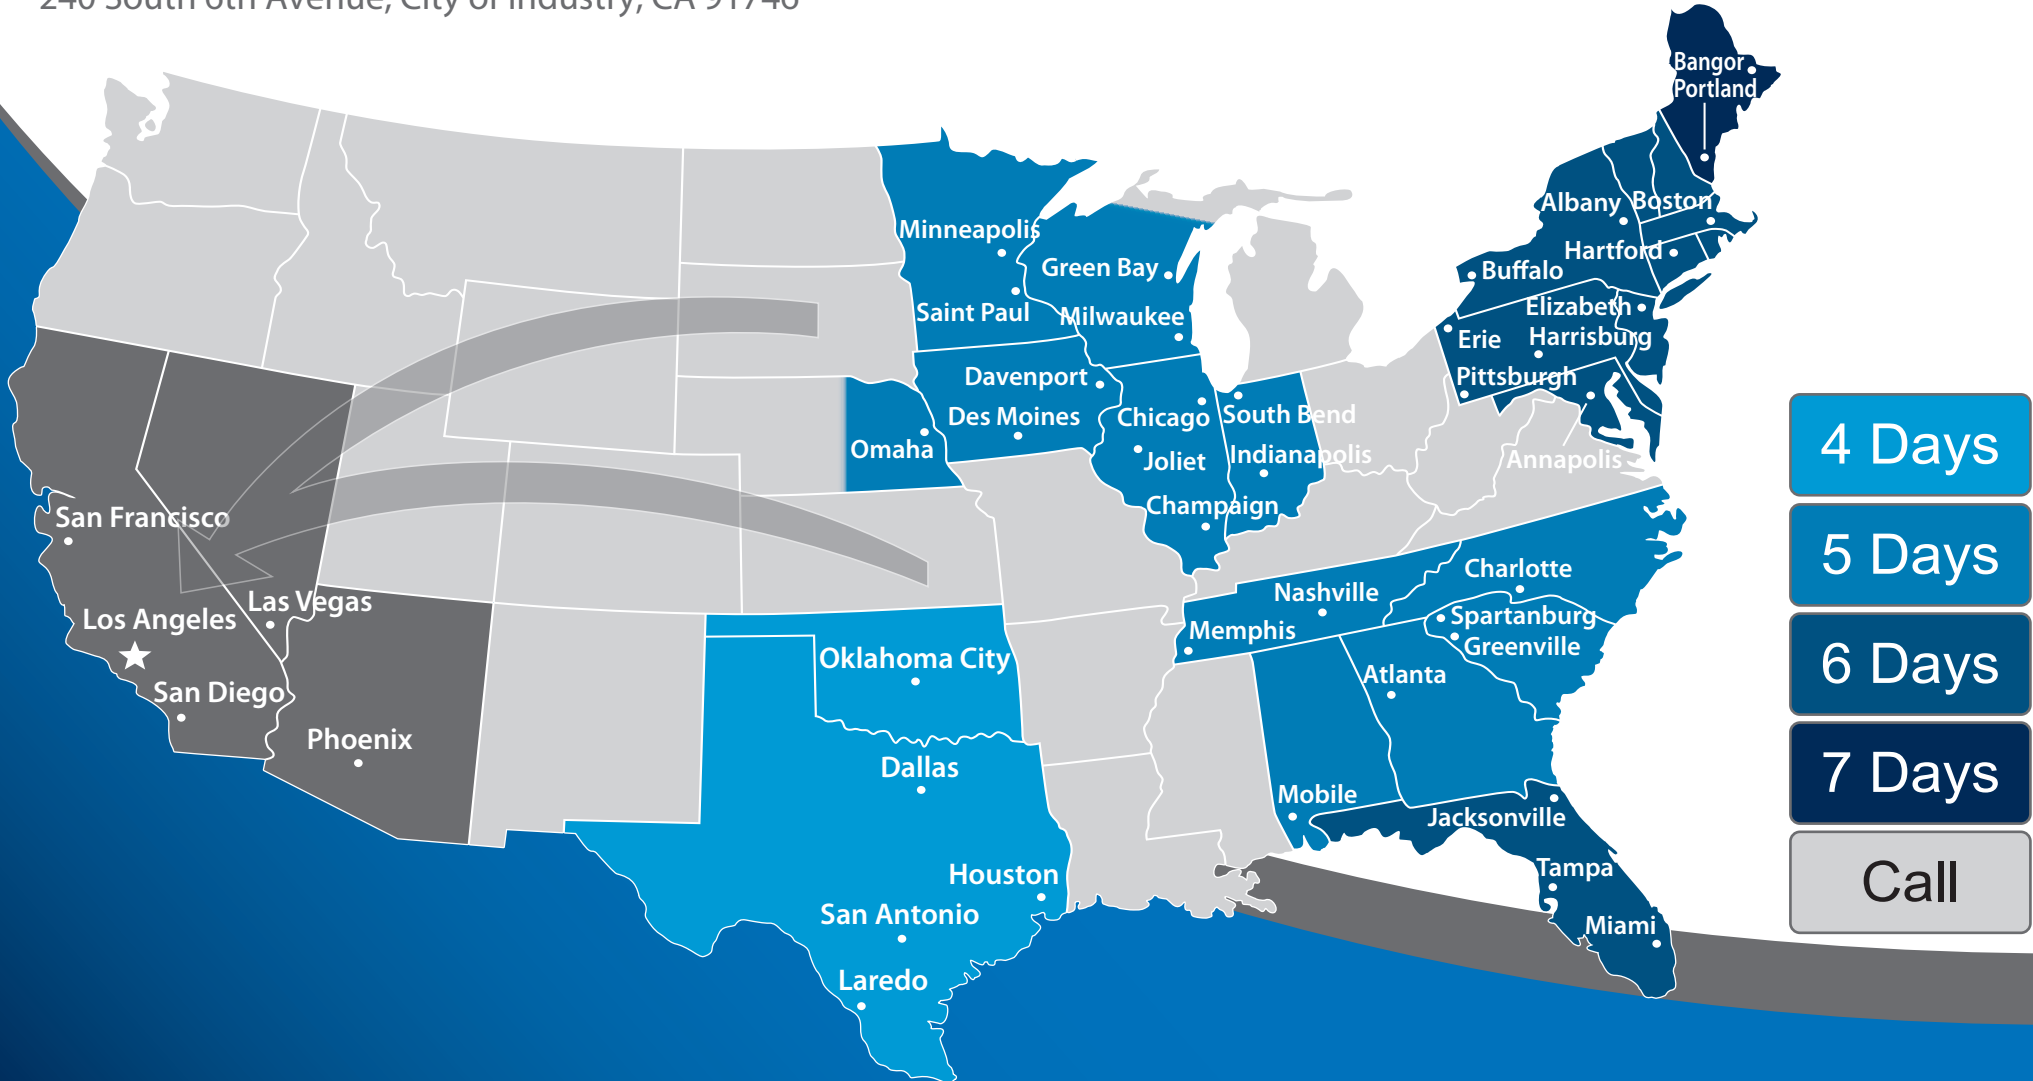

# Frontline Freight

[frontlinefreightinc.com](http://frontlinefreightinc.com) | 800.243.5422

240 South 6th Avenue, City of Industry, CA 91746

4 Days

5 Days

6 Days

7 Days

Call

## For Outbound LTL Shipments Originating In Southern California

This map is intended as a visual reference tool. For additional information on delivery area and transit times, please visit [www.frontlinefreightinc.com](http://www.frontlinefreightinc.com)

# Frontline Freight

[frontlinefreightinc.com](http://frontlinefreightinc.com) | 800.243.5422

240 South 6th Avenue, City of Industry, CA 91746

## For Inbound LTL Shipments Delivering To Southern California

This map is intended as a visual reference tool. For additional information on delivery area and transit times, please visit [www.frontlinefreightinc.com](http://www.frontlinefreightinc.com)